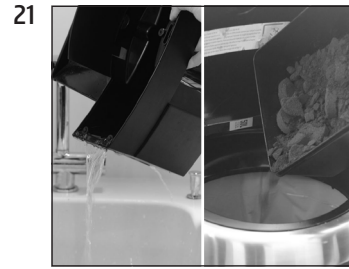

IMPRESSA Xs9 Classic

Descaling the machine

Approximate duration 45 min.

Equipment required:
Descaling tablets
 Tub of 36 (Art. 70751)
 Pack of 3 (Art. 61848)

These short instructions do not replace the 'IMPRESSA Xs9 Classic Instructions for Use'. Make sure you read and observe the safety information and warnings first in order to avoid hazards.

**Precondition: COFFEE READY /
 DECALCIFY MACHINE**

**DURATION 45 MIN. /
 START YES**

EMPTY TRAY

SOLVENT IN TANK

**SOLVENT IN TANK /
 PRESS RINSE**

**DECALCOS
 EMPTY TRAY**

**RINSE WATER TANK /
 FILL WATER TANK**

PRESS RINSE

DECALOS
HEATING UP
MACHINE RINSING
EMPTY TRAY

COFFEE READY