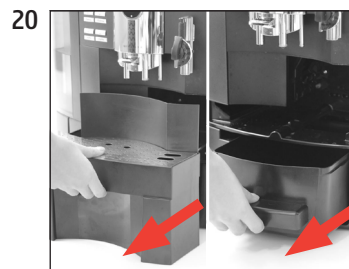

DECALOS
HEATING UP
MACHINE RINSING
EMPTY TRAY