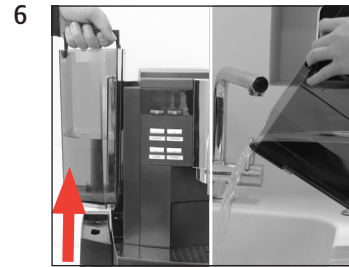

**Precondition: COFFEE READY /
 DECALCIFY MACHINE**

**DURATION 45 MIN. /
 START YES**

EMPTY TRAY

SOLVENT IN TANK

**SOLVENT IN TANK /
 PRESS RINSE**

**DECALCOS
 EMPTY TRAY**

**RINSE WATER TANK /
 FILL WATER TANK**

PRESS RINSE

DECALOS
HEATING UP
MACHINE RINSING
EMPTY TRAY

COFFEE READY