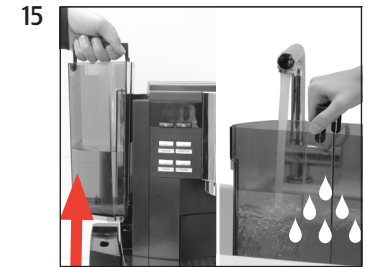

**Precondition: COFFEE READY /
 DECALCIFY MACHINE**

**DURATION 45 MIN. /
 START YES**

EMPTY TRAY

SOLVENT IN TANK

**SOLVENT IN TANK /
 PRESS RINSE**

**DECALCOS
 EMPTY TRAY**

**RINSE WATER TANK /
 FILL WATER TANK**

PRESS RINSE

DECALOS
HEATING UP
MACHINE RINSING
EMPTY TRAY

COFFEE READY