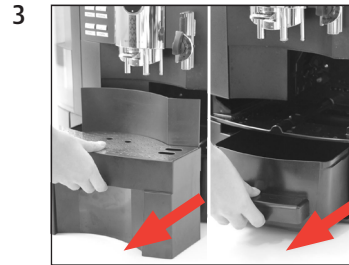

IMPRESSA Xs9 Classic

Descaling the machine

Approximate duration 45 min.

Equipment required:
Descaling tablets
Tub of 36 (Art. 70751)
Pack of 3 (Art. 61848)

These short instructions do not replace the 'IMPRESSA Xs9 Classic Instructions for Use'. Make sure you read and observe the safety information and warnings first in order to avoid hazards.

**Precondition: COFFEE READY /
DECALCIFY MACHINE**

**DURATION 45 MIN. /
START YES**

EMPTY TRAY

SOLVENT IN TANK

**SOLVENT IN TANK /
PRESS RINSE**

**DECALCOS
EMPTY TRAY**

**RINSE WATER TANK /
FILL WATER TANK**

PRESS RINSE