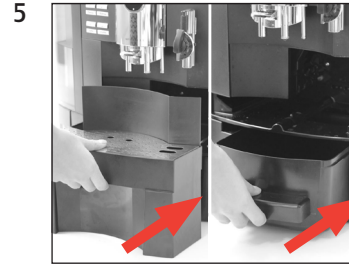

IMPRESSA Xs9 Classic

Descaling the machine

Approximate duration 45 min.

Equipment required:
Descaling tablets
Tub of 36 (Art. 70751)
Pack of 3 (Art. 61848)

These short instructions do not replace the 'IMPRESSA Xs9 Classic Instructions for Use'. Make sure you read and observe the safety information and warnings first in order to avoid hazards.

**Precondition: COFFEE READY /
DECALCIFY MACHINE**

**DURATION 45 MIN. /
START YES**

EMPTY TRAY

SOLVENT IN TANK

**SOLVENT IN TANK /
PRESS RINSE**

**DECALCOS
EMPTY TRAY**

**RINSE WATER TANK /
FILL WATER TANK**

PRESS RINSE